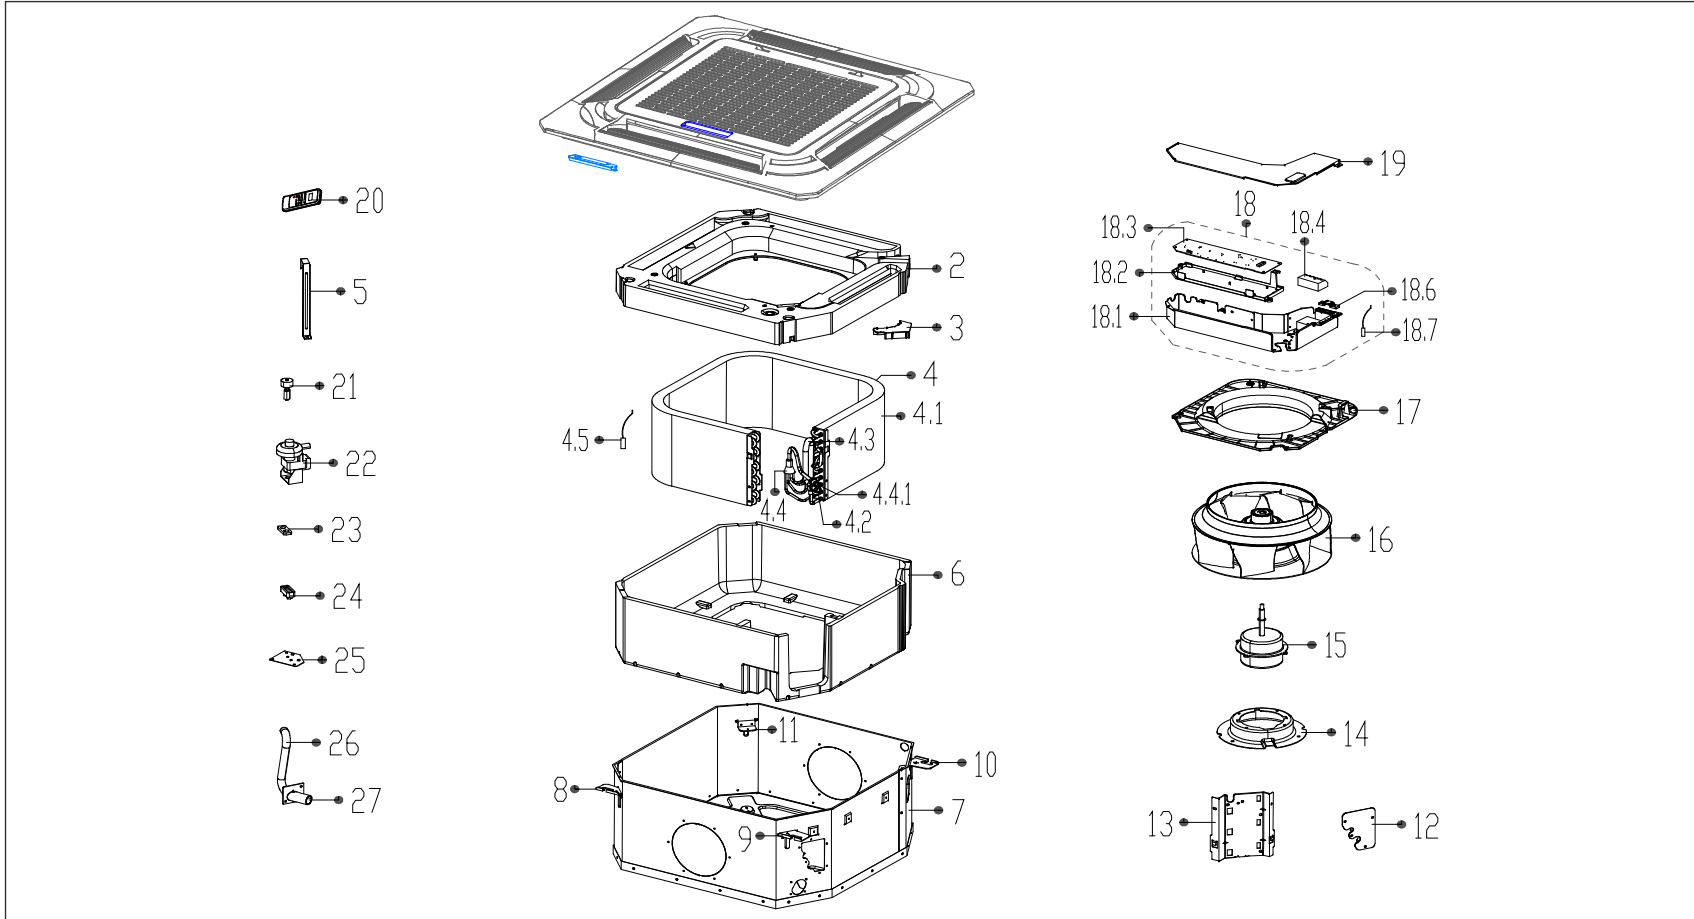

# EXPLODED DIAGRAM - PARTS VIEW

**Sales Model:** KTIR18-H2

**Power Supply:** 208-230V / 1ph / 60Hz

This information is to be used by qualified HVAC technicians only and is subject to revision without notice

## KTIR18-H2 - SPARE PARTS LIST

No.	Part Number	Part Name	Specifications	Stock No.	Qty.	Price	Remarks
2	1282250000017	Water collector assembly			1	\$140.16	
3	1212250000022	Wire box			1	\$0.77	
4	15822500A02245	Evaporator assembly			1	\$266.72	
4.1	15822500A01266	Evaporator			1	\$218.07	
4.3	15122500000226	Evaporator outlet pipe subassembly			1	\$45.32	
4.4	15122500000277	Evaporator inlet pipe subassembly			1	\$39.90	
4.4.1	15500406000016	Copper nut			1	\$3.74	TLM-A01
4.5	11201007000070	Pipe Temperature Sensor			1	\$5.72	
5	12222500000093	Evaporator fixing hanger			1	\$1.54	
6	12822500000005	Base foam subassembly			1	\$40.19	
7	12222500000224	Chassis Assembly			1	\$122.76	
8	12222500000191	Hook			1	\$3.19	
9	12222500000192	Hook			1	\$3.41	
10	12222500000190	Hook			1	\$3.41	
11	12222500000193	Hook			1	\$2.86	
12	12122500000330	Pipe fixing board subassembly			1	\$1.32	
13	12222500000197	Evaporator connecting board			1	\$6.16	
14	12222500000199	Fan motor base			1	\$20.70	
15	11002015000069	Brushless DC Motor			1	\$209.97	ZKFP-46-8-1
16	12100103000089	Centrifugal fan			1	\$125.30	LX-322*147.5*12-7N
17	12122500000425	Ventilation ring			1	\$16.80	
18	17222500000094	Electronic control box subassembly			1	\$226.92	
18.1	12222500000165	Electronic control box			1	\$25.65	
18.2	12122500000029	Insulation plate			1	\$5.83	