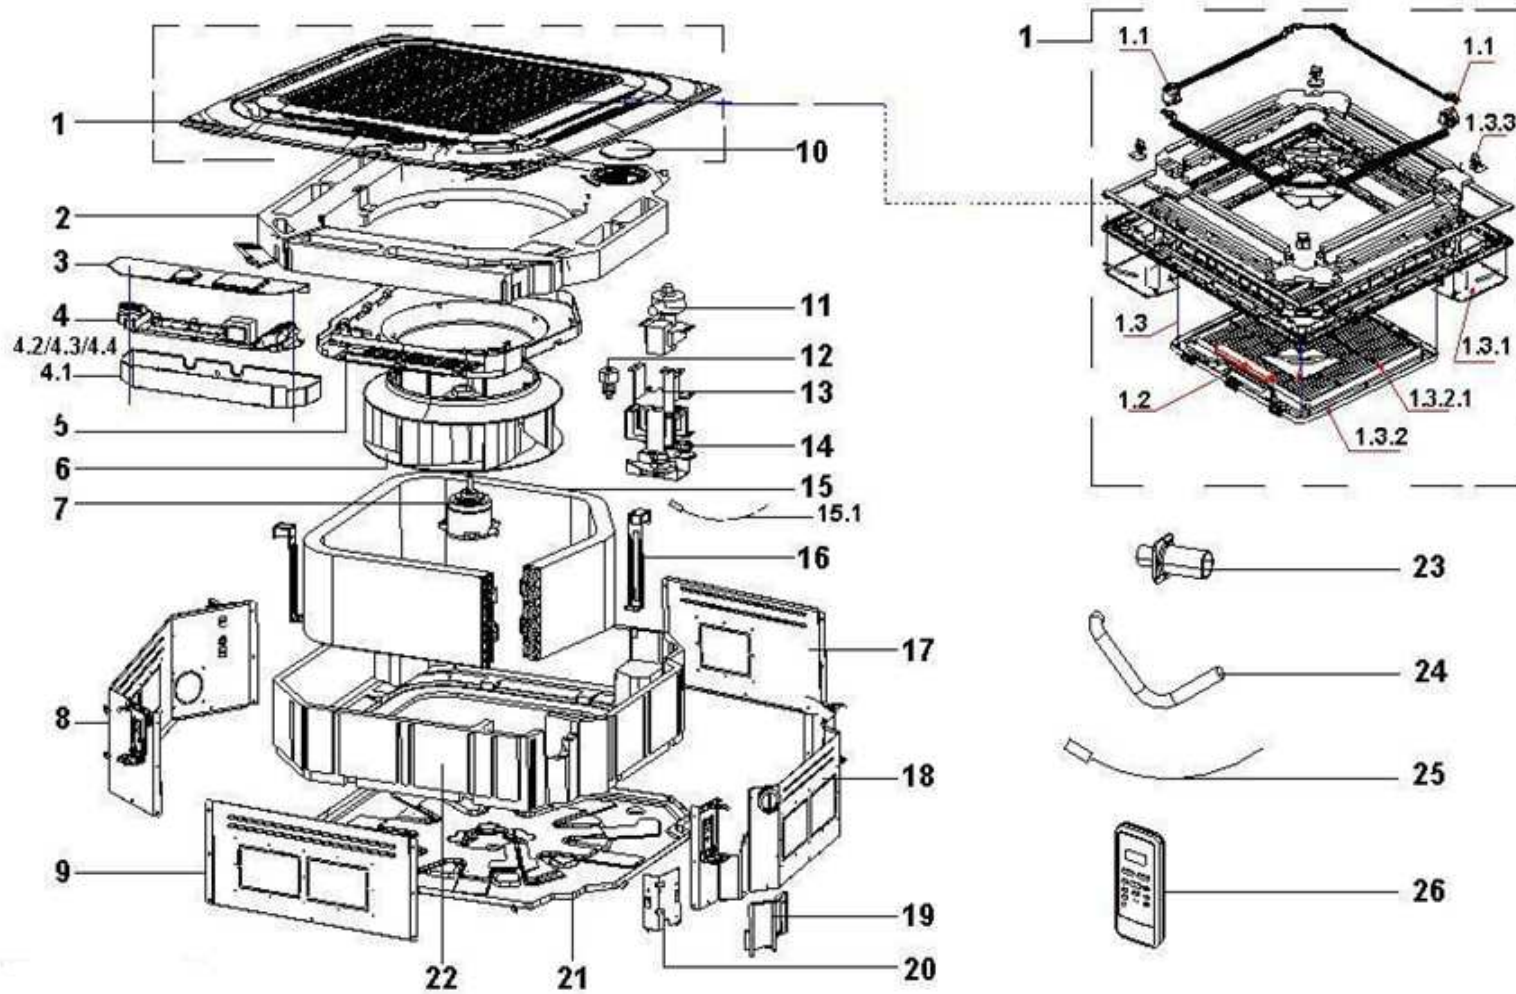

EXPLODED DIAGRAM - PARTS VIEW

Sales Model: KTIM024-H2 | 220042501060

Power Supply: 208-230V~ / 1ph / 60Hz

This information is to be used by qualified HVAC technicians only and is subject to revision without notice

KTIM024-H2 - Drawing No. D2TM1305

KTIM024-H2 - SPARE PARTS LIST

No.	Part Number	Part Name	Specifications	Stock No.	Qty.	Price	Remarks
1	201109990017	Panel assembly			1		
1.1	202400100007	Louver motor			2		
1.2	203342890005	Display box assembly			1		
1.3	P0000449603	Panel assembly			1		
1.3.1	P0000449698	Cover assembly of installation plate			4		
1.3.2	P0000449689	Air inlet grille assembly			1		
1.3.2.1	201109901903	Air filter			1		
1.3.3	201209900018	Hook assembly			4		
2	202242590001	Foam tray assembly			1		
3	201242590023	Cover of electronic control box I			1		
4	203342590051	Electronic control box assembly			1		
4.1	201242590004	Electronic control box			1		
4.2	201342591522	Main control board assembly			1		
4.3	202301450125	Wire joint			1		
4.3	202301420101	Wire joint			1		
4.4	202440120100	Ambient temperature sensor assembly			1		
5	201142590003	Ventilation assembly			1		
6	201100100819	Fan assembly			1		
7	202400300059	Asynchronous motor			1		
8	201242590015	Board assembly III			1		
9	201242590016	Board assembly I			1		
10	201142790001	Cover of water testing hole			1		

This information is to be used by qualified HVAC technicians only and is subject to revision without notice

KTIM024-H2 - Parts List No. P2TM1305

Above prices are subject to S&H charges

DATE 13-05