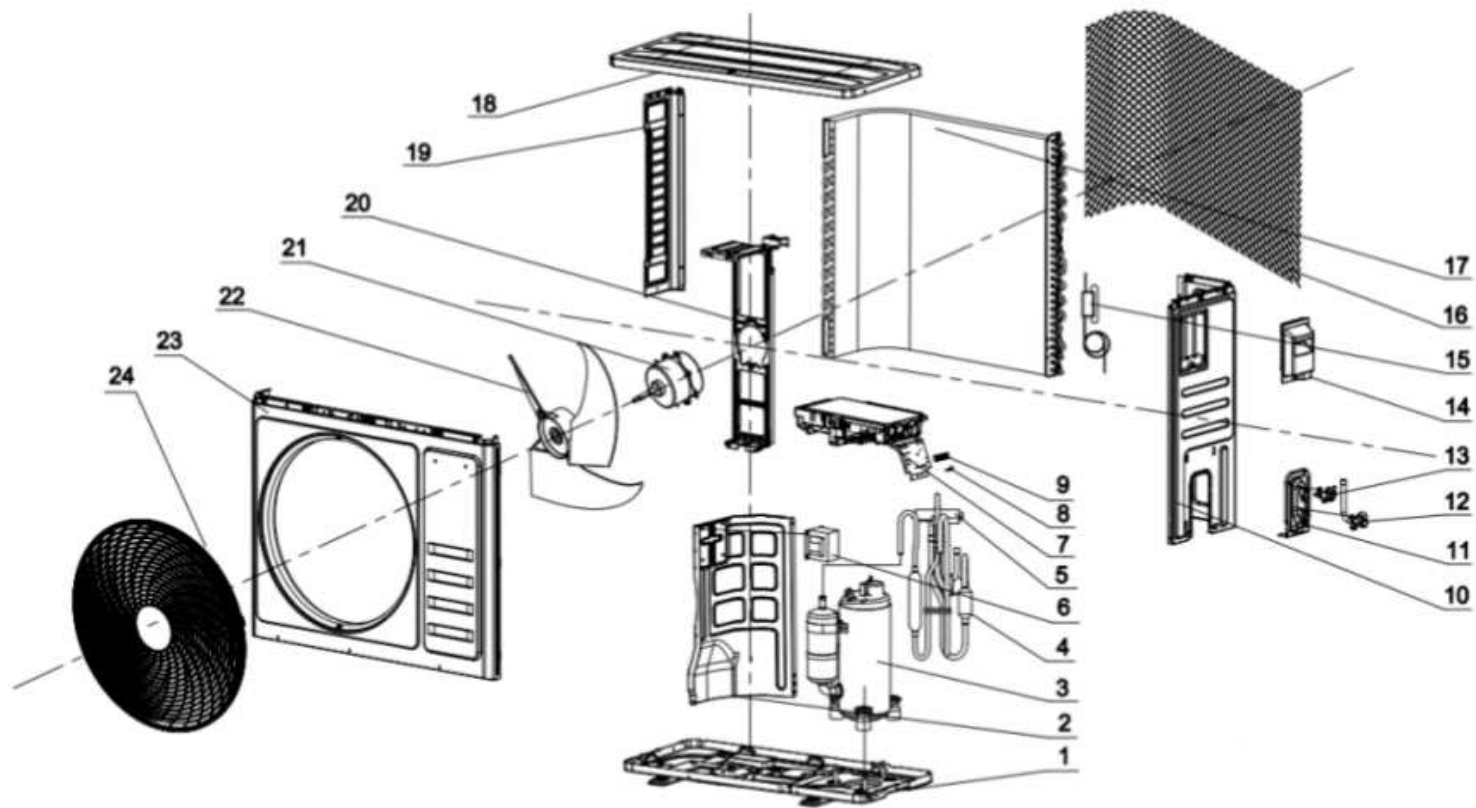

Exploded Diagram - Parts List

Sales Model: KOIE36H2-31X

Voltage: 208-230V / 1ph / 60Hz

This information is to be used by qualified HVAC technicians only and is subject to revision without notice

KOIE36H2-31X - Drawing No. D5IE2530

DATE: 25-08

KOIE36H2-31X - SPARE PARTS LIST

No.	Part Number	Part Name	Specifications	Stock No.	Qty.	Price	Remarks
1	41202-000629	Base			1	\$99.28	
2	41208-001049	Partition plate			1	\$50.20	
3	95017-000031	Compressor			1	\$625.80	
4	92007-020467	4-way valve assembly			1	\$288.98	
5	92008-000206	4-way valve			1	\$110.08	
6	/	Reactor			1	/	
7	31201-003034	Outdoor control assembly			1	\$396.78	
8	42001-000038	Clamp 1			1	\$1.05	
	42001-000036	Clamp 2			1	\$0.60	
9	11304-100117	Terminal			1	\$18.24	
10	41205-000800	Right Pate			1	\$50.70	
11	41204-000018	Valve supporter			1	\$12.90	
12	92007-001045	Three-way Valve			1	\$58.90	
13	92007-007583	Two-way Valve			1	\$28.93	
14	41201-000106	Electricl Box Cover			1	\$20.76	
15	92007-020250	Capillary assembly			1	\$27.60	
16	42011-000419	Back Grille			1	\$14.52	
17	92011-010869	Condenser			1	\$485.89	
18	41207-000048	Top Cover			1	\$97.40	
19	41205-000217	Support			1	\$38.50	
20	41203-000115	Outdoor Motor Supporter			1	\$73.30	
21	22001-000643	Outdoor Motor			1	\$152.18	
22	42004-000249	Propeller Fan			1	\$76.10	
23	41206-000076	Front Plate			1	\$123.25	