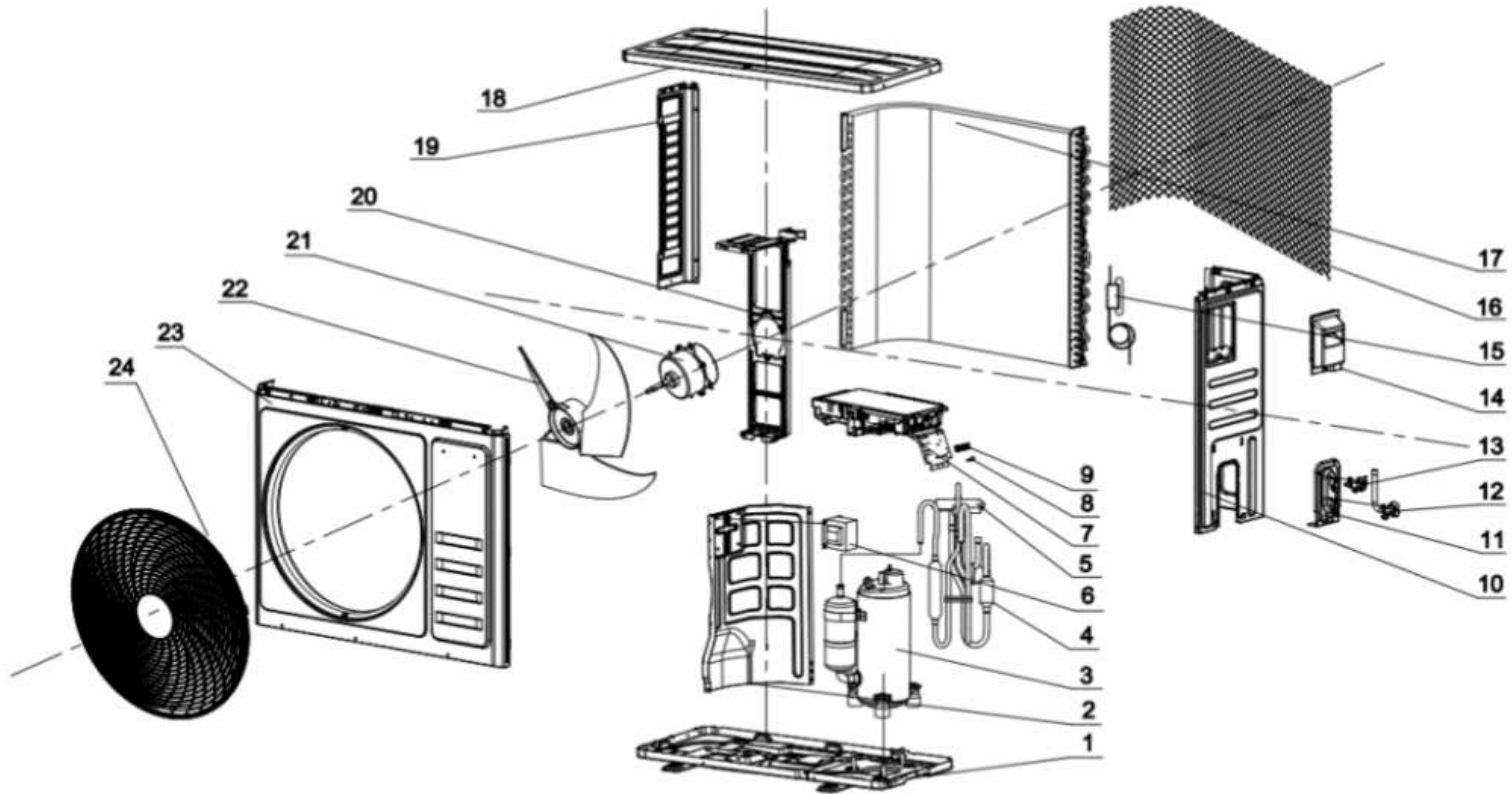

Exploded Diagram - Parts List

Sales Model: KOIE24H2-31X

Voltage: 208-230V / 1ph / 60Hz

This information is to be used by qualified HVAC technicians only and is subject to revision without notice

KOIE24H2-31X - Drawing No. D5IE2528

DATE: 25-08

KOIE24H2-31X - SPARE PARTS LIST

No.	Part Number	Part Name	Specifications	Stock No.	Qty.	Price	Remarks
1	41202-000621	Base			1	\$67.10	
2	41208-001112	Partition plate			1	\$35.20	
3	92014-000861	Compressor			1	\$328.70	
4	92007-019247	4-way valve assembly			1	\$179.40	
5	92008-000245	4-way valve			1	\$97.40	
6	/	Reactor			/	/	
7	31201-003739	Outdoor control assembly			1	\$278.89	
8	42001-000038	Clamp			1	\$1.05	
9	11304-100117	Terminal			1	\$18.24	
10	41205-000087	Right Pate			1	\$38.17	
11	41204-000018	Valve supporter			1	\$12.90	
12	92007-019736	Three-way Valve			1	\$46.86	
13	92007-001046	Two-way Valve			1	\$36.30	
14	41201-000106	Electricl Box Cover			1	\$20.76	
15	92007-019708	Capillary assembly			1	\$33.88	
16	42011-000168	Back Grille			1	\$29.15	
17	92011-005200	Condenser			1	\$266.22	
18	41207-000033	Top Cover			1	\$58.10	
19	41205-000130	Support			1	\$15.00	
20	41203-000052	Outdoor Motor Supporter			1	\$32.89	
21	22001-000555	Outdoor Motor			1	\$103.53	
22	42004-000104	Propeller Fan			1	\$49.94	
23	41206-000057	Front Plate			1	\$68.60	
24	42011-000040	Fan guard			1	\$52.30	