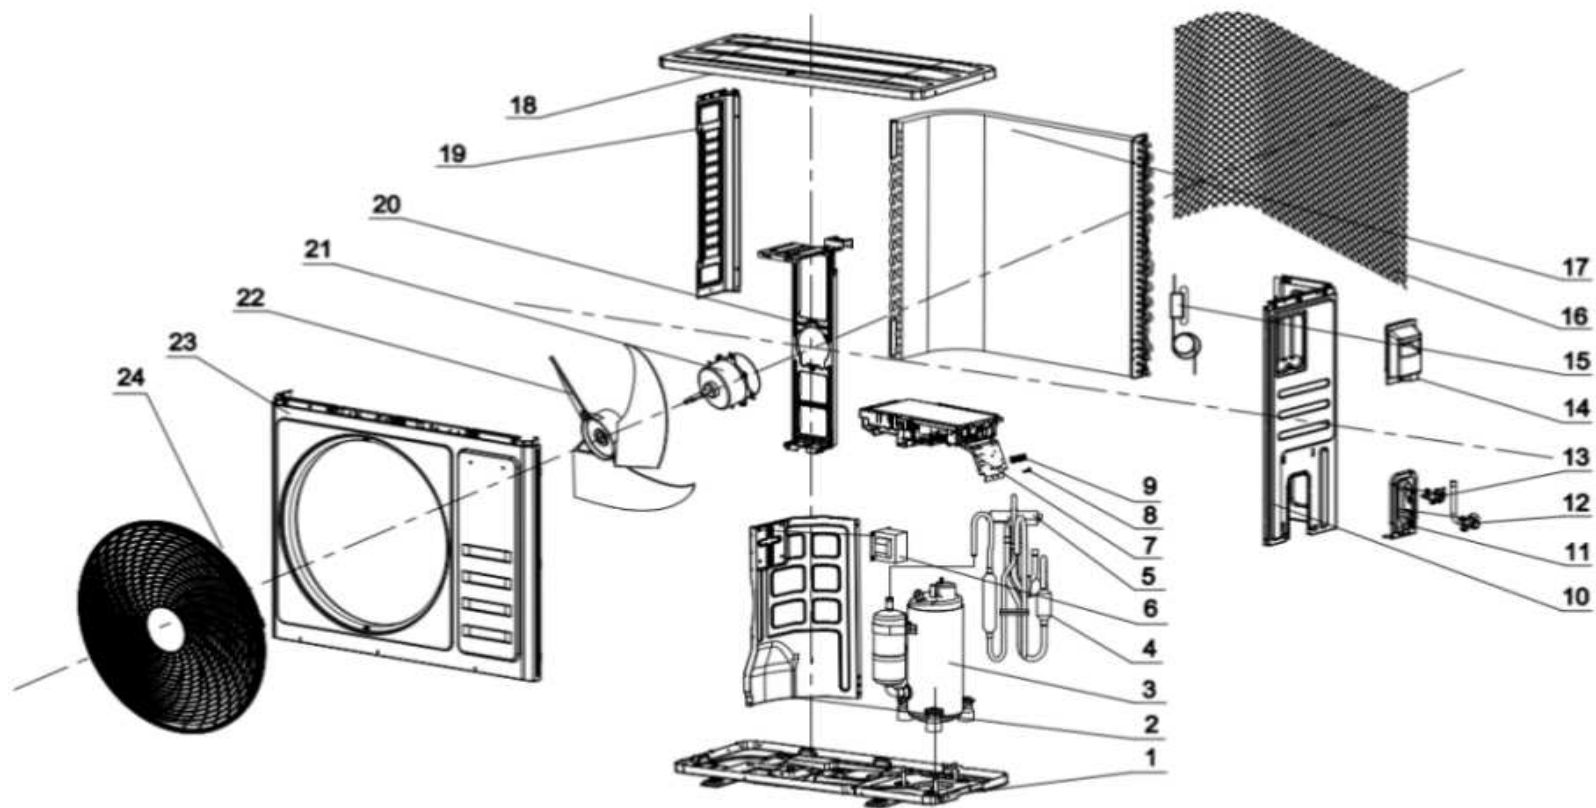

# Exploded Diagram - Parts List

**Sales Model:** KOIE12H2-31X

**Voltage:** 208-230V / 1ph / 60Hz

This information is to be used by qualified HVAC technicians only and is subject to revision without notice