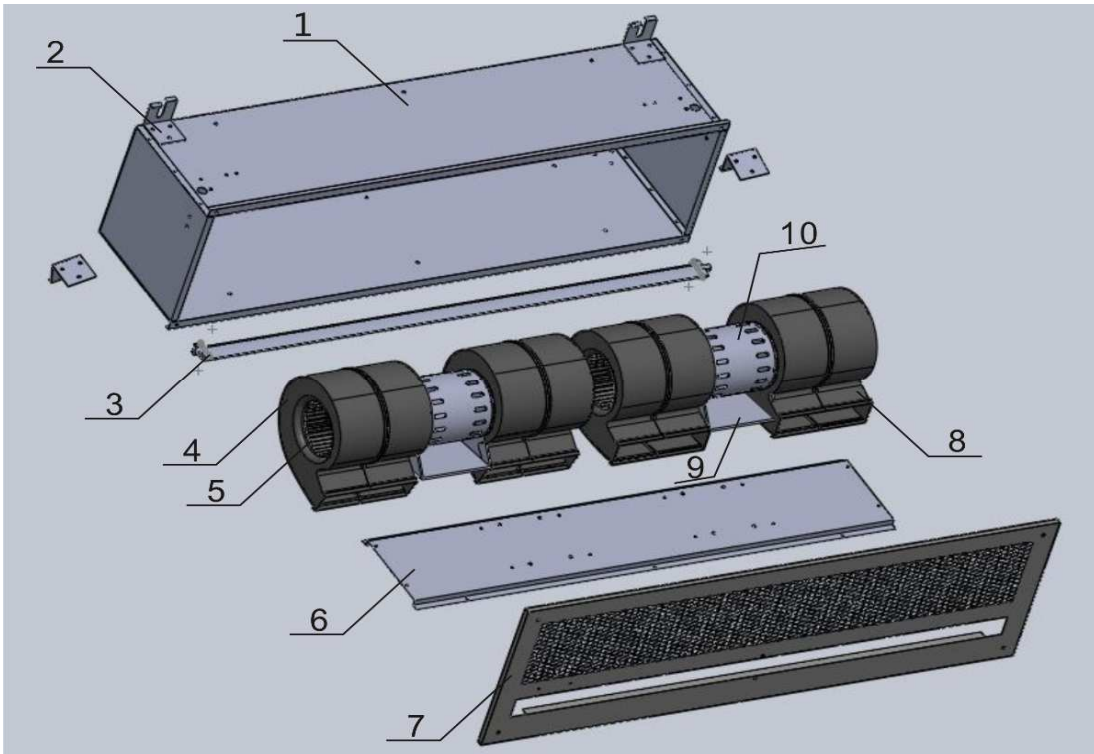

# EXPLODED DIAGRAM - PARTS VIEW

**Sales Model:** MAST-N1  
**Power Supply:** 115V / 60Hz

This information is to be used by qualified HVAC technicians only and is subject to revision without notice

MAST-N1  
 Drawing D2ST1405

No.	Part No.	Description	Specification	Unit Price	Remarks
1		Housing			
2		Hanging rack			
3		Bar			
4		Blower			
5		Fan			
6		Mounting plate			
7		Cover			
8		Blower			
9		Motor support			
10		Motor			